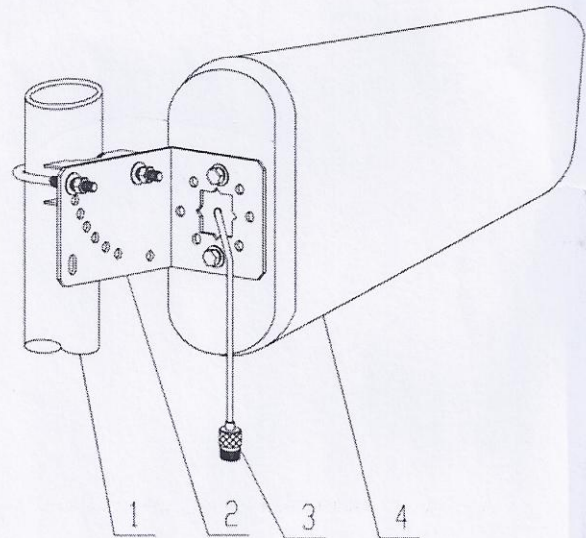

Installation Sketch

1. Mast(user-provide) ;
3. connector;

2. "L" mounting kit;
4. antenna