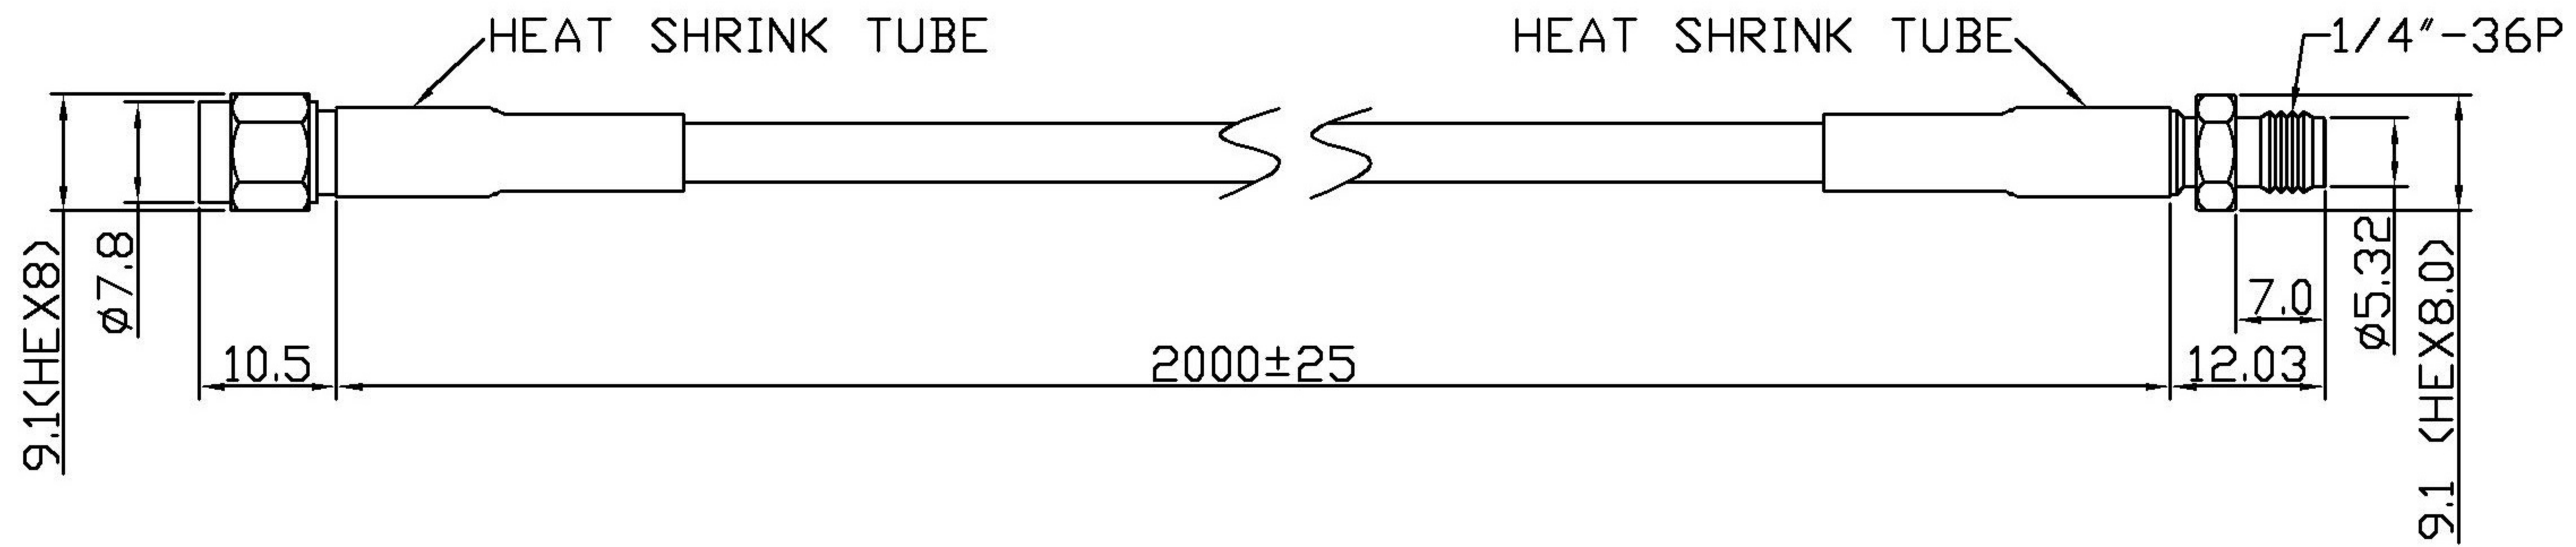

Cable	FT-200
OD	ø5.0±0.1mm
Cover	Black
SMA M	Gold
SMA F B TYPE	Gold

**ROHS**

ISO 9001  
ISO 14001

Material:		Treatment:		TRANSVOICE			
Drawer	Design	Aprov	Tolerance	Unit: mm		TITLE	SMA M+FT-200+ SMA F B TYPE
			X=±0.5 .X=±0.2 .XX=±0.1 .XXX=±0.05	Ver: A	Scale 1:1	Model NO	201-624
				File NO: QR0402		Drawing NO	100-27001-0258

NO	DESCRIPTION	MATERIAL / FINISH	Q'TY
Part NO			